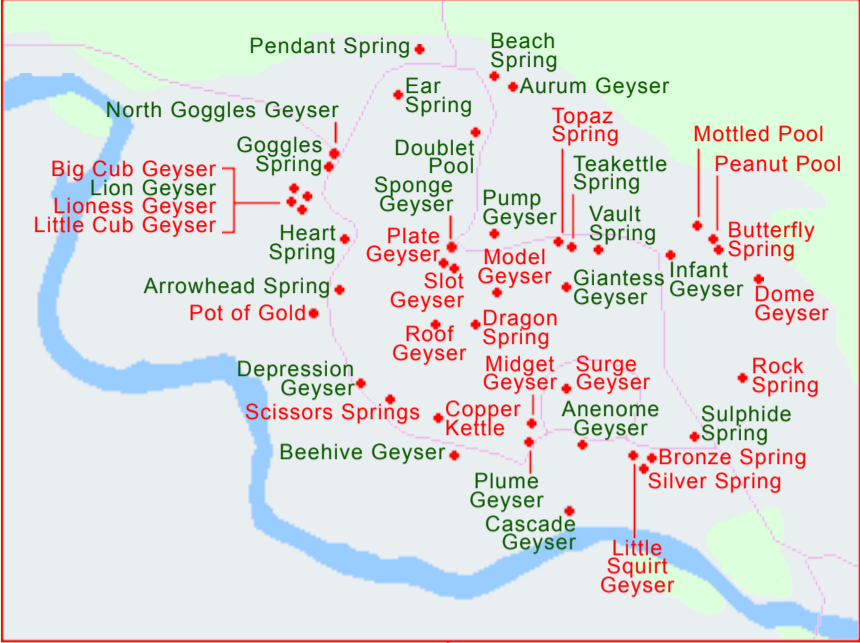

1000 feet

main road 
 main trail 
 other trail 
 water 

thermal feature 
 thermal feature - online tour 

- Seaweed Spring
- West Geysers
- Silver Globe Spring
- Shell Geysers
- Mustard Spring
- North Geysers
- Coral Geysers
- Black Pearl Geysers
- Sapphire Pools
- Black Opal Pools
- Jewel Geysers
- Dusty Geysers
- Rusty Geysers
- Island Geysers
- Cauliflower Geysers
- Mirror Pools
- Biscuit Basin Geysers
- Baby Daisy Geysers
- Hillside Geysers
- Seismic Geysers
- Calthos Springs
- Slide Geysers
- Atomizer Geysers
- Restless Geysers

- Cauliflower Geysers
- Biscuit Basin Geysers
- Baby Daisy Geysers
- Hillside Geysers
- Seismic Geysers
- Calthos Springs
- Slide Geysers
- Atomizer Geysers
- Restless Geysers
- Artemisia Geysers
- Iron Springs
- Sprite Springs
- Pinto Springs
- Gem Pools

- Sentinel Geysers
- Morning Glory Pools
- Fan Geysers
- Spitful Geysers
- Mortar Geysers
- Norris Pools
- Riverside Geysers
- Chain Lakes
- Link Geysers
- Bottomless Pits
- Culvert Geysers
- Square Springs
- Spa Geysers
- Rocket Geysers
- Grotto Geysers

- Orange Springs
- South Orange Springs
- Shield Springs
- Tortoise Shell Springs
- Castle Geysers
- Castle Group
- Three Sisters Springs
- Basin Springs
- White Geysers

- Chinese Springs
- East Chinaman Springs
- Blue Star Springs
- Teapot Geysers
- Old Faithful Geysers
- Old Faithful Inn
- Old Faithful Lodge
- visitor center
- west car park
- east car park
- Snow Lodge
- Myriad Creek
- ranger station
- post office
- employee residences
- store